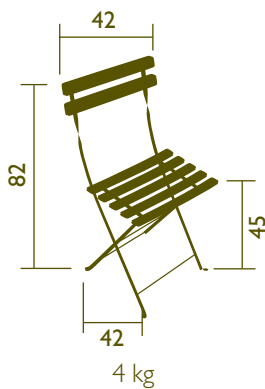

5001

FOLDING CHAIR

Bistro Classique

TECHNICAL CHARACTERISTICS

First quality laquered and anti-rust treated steel base.

Lacquered wooden curved slats.

Plastic part for slower and safer folding.

One piece crossbar. Foot protectors.

100% polyester baked anti-UV powder coating.

1-year guarantee