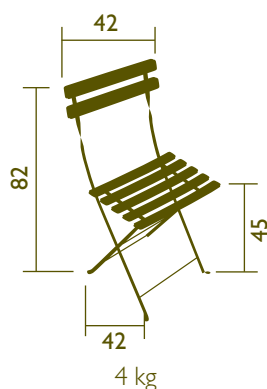

5001

FOLDING CHAIR

Bistro Classique

TECHNICAL CHARACTERISTICS

First quality laquered and anti-rust treated steel base.

Lacquered wooden curved slats.

Plastic part for slower and safer folding.

One piece crossbar. Foot protectors.

100% polyester baked anti-UV powder coating.

1-year guarantee

6301

FOLDING CHAIR

Bistro Duraflon®

TECHNICAL CHARACTERISTICS

First quality laquered and anti-rust treated steel base.

Resin High quality curved slats with Duraflon®.

Plastic part for slower and safer folding.

One piece crossbar. Foot protectors.

100% polyester baked anti-UV powder coating.

1-year guarantee

Folding chair
0101

Adjustable chaise longue
1601

Bistro Metal

TECHNICAL CHARACTERISTICS

1-year guarantee

Round table - 6/8 persons
Ø 117 cm - 16,5 kg
with parasol hole - 0237

Round table - 4/5 persons
Ø 96 cm - 12 kg
with parasol hole - 0235

Round table - 3/4 persons
Ø 77 cm - 9,5 kg
with parasol hole - 0233