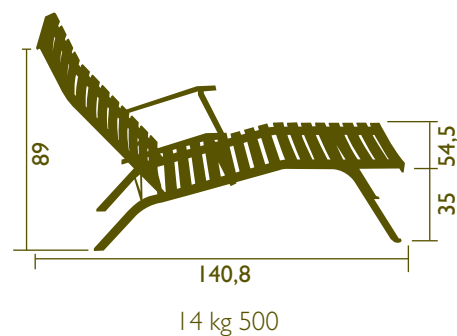

3-year guarantee

5107

FOLDING CHAIR

Bistro Naturel

TECHNICAL CHARACTERISTICS

First quality laquered and anti-rust treated steel base.

Natural wooden curved slats + Textrol®.

Plastic part for slower and safer folding.