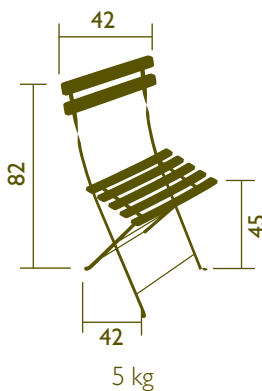

1-year guarantee