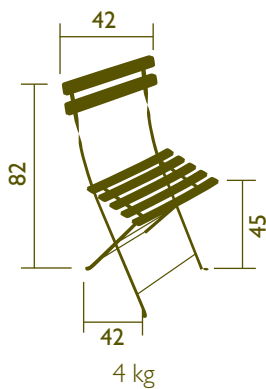

3-year guarantee

5107

FOLDING CHAIR

Bistro Naturel

TECHNICAL CHARACTERISTICS

First quality laquered and anti-rust treated steel base.

Natural wooden curved slats + Textrol®.

Plastic part for slower and safer folding.

One piece crossbar. Foot protectors.

100% polyester baked anti-UV powder coating.

1-year guarantee

Rectangular table
2 persons
37 x 57 cm - 6,5 kg - 6034

Square table
2 persons
57 x 57 cm - 8 kg - 6042

Rectangular table - 3/4 persons
77 x 57 cm - 8,5 kg
with parasol hole - 0243

Rectangular table
4 persons
97 x 57 cm - 10 kg
with parasol hole - 0239

Rectangular table
6 persons
117 x 77 cm - 15 kg
with parasol hole - 0240

Square table
3/4 persons
71 x 71 cm - 10 kg
with parasol hole - 0244